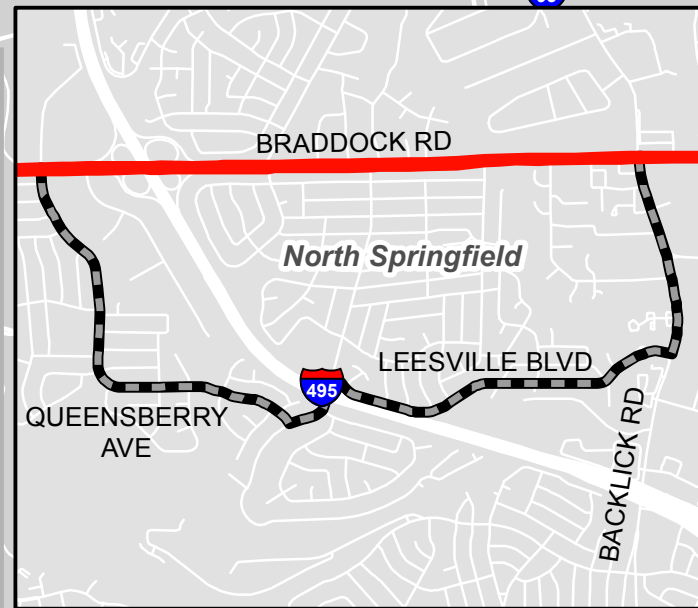

Metrobus Snow Detour Map

17B

Kings Park-
North Springfield Line

Legend

-  Rt 17B
-  Not Served During Snow
-  Roads
-  Water

WINTER 2023-2024