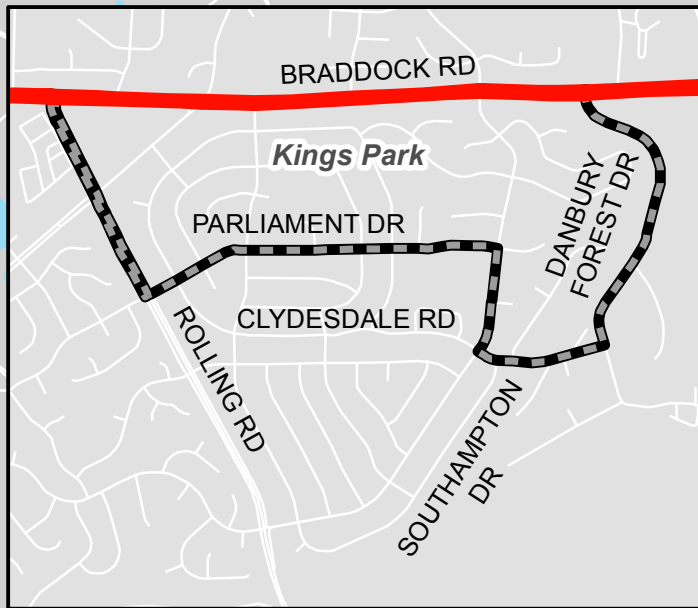

Metrobus Snow Detour Map

17B

Kings Park-
North Springfield Line

Legend

-  Rt 17B
-  Not Served During Snow
-  Roads
-  Water

WINTER 2023-2024