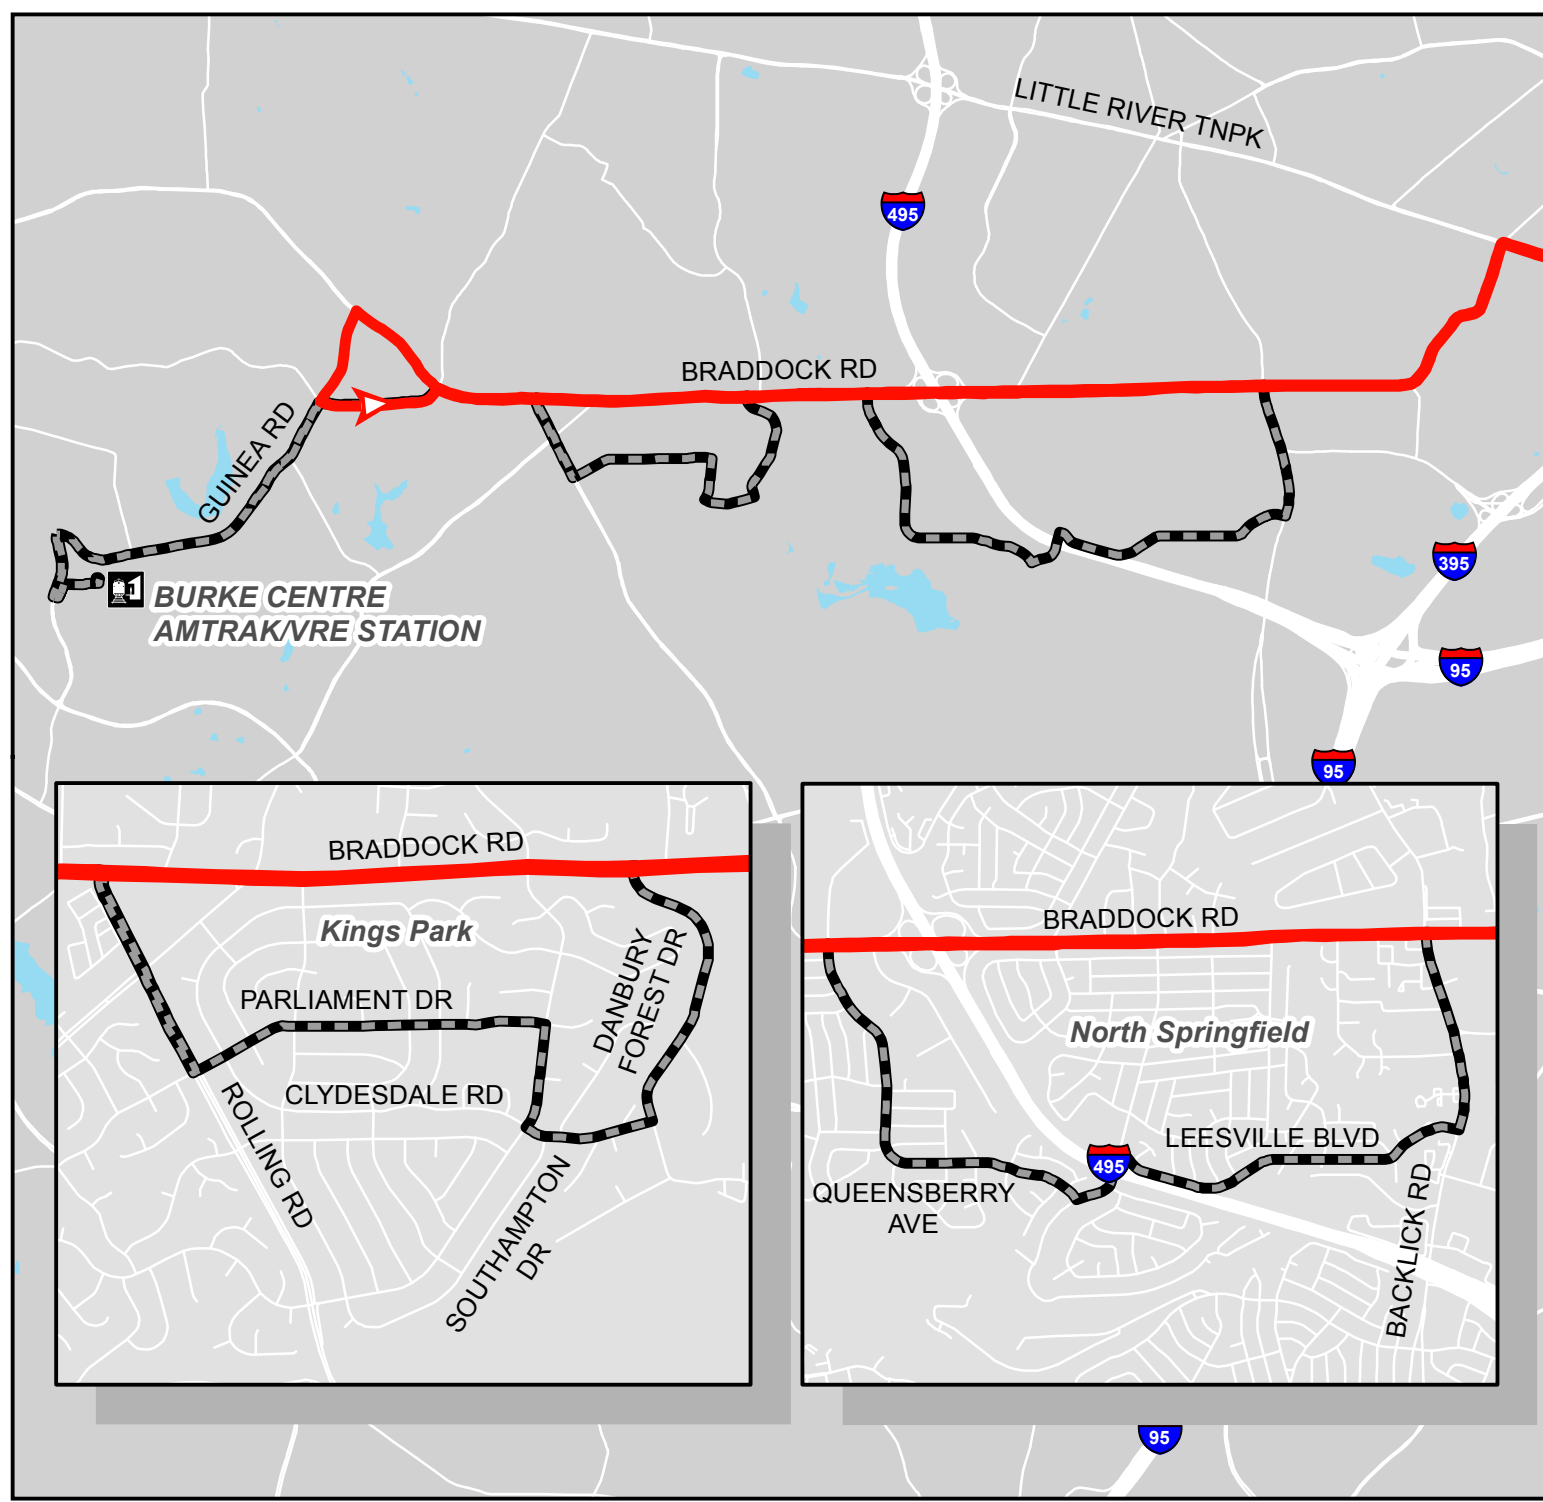

Metrobus Snow Detour Map

17B

Kings Park-
North Springfield Line

Legend

-  Rt 17B
-  Not Served During Snow
-  Roads
-  Water

WINTER 2023-2024